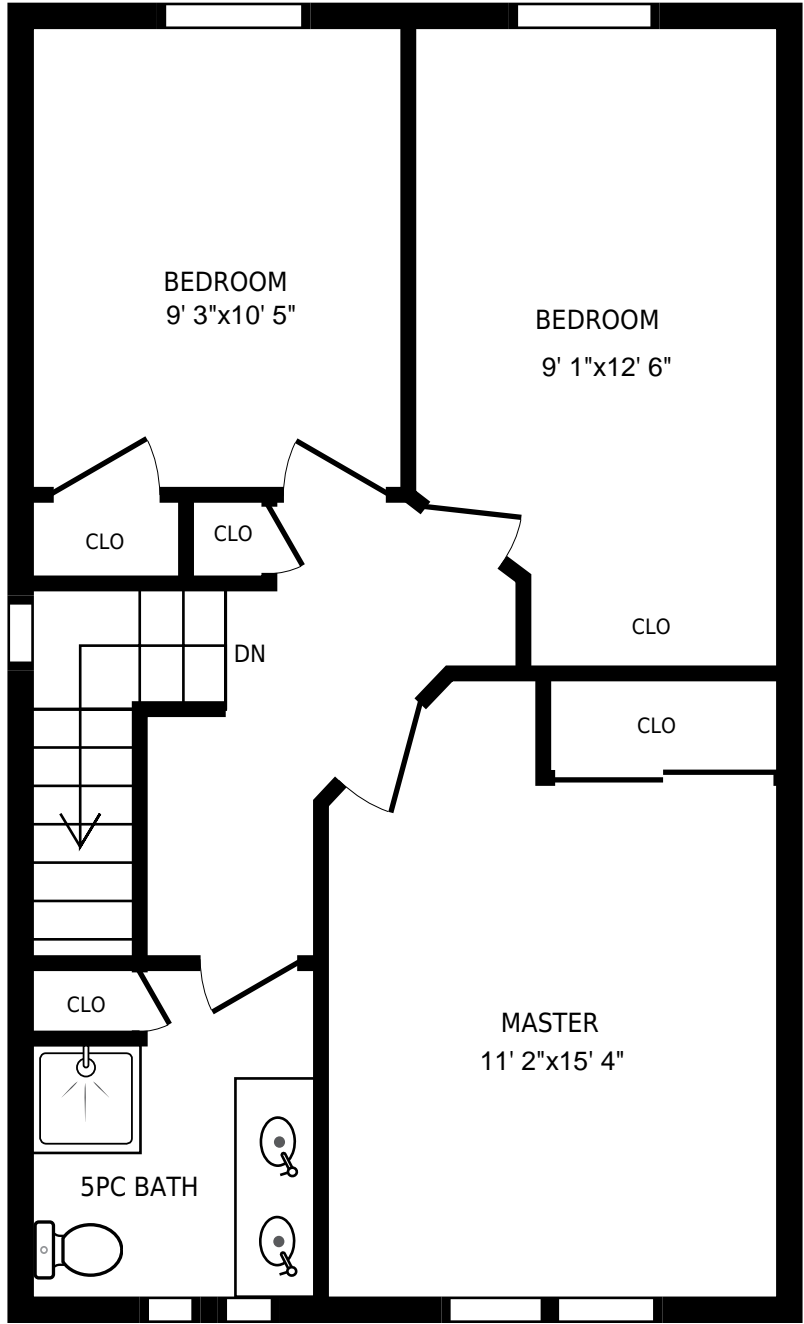

59 Mcrae Dr, Toronto, ON

Main floor

PREPARED FOR:  
Sheree Cerqua  
Sales Representative  
Royal LePage Signature Realty, Brokerage

PREPARED ON:  
Mar, 2016

All rooms dimensions and floor areas must be considered approximate and are subject to independent verification. For method of measurement please see <http://youriguide.com/measure/>.

<p>59 Mcrae Dr, Toronto, ON</p> <p>2nd floor</p>	<p>PREPARED FOR: Sheree Cerqua Sales Representative Royal LePage Signature Realty, Brokerage</p>
<p>All rooms dimensions and floor areas must be considered approximate and are subject to independent verification. For method of measurement please see <a href="http://youriguide.com/measure/">http://youriguide.com/measure/</a>.</p>	<p>PREPARED ON: Mar, 2016</p>