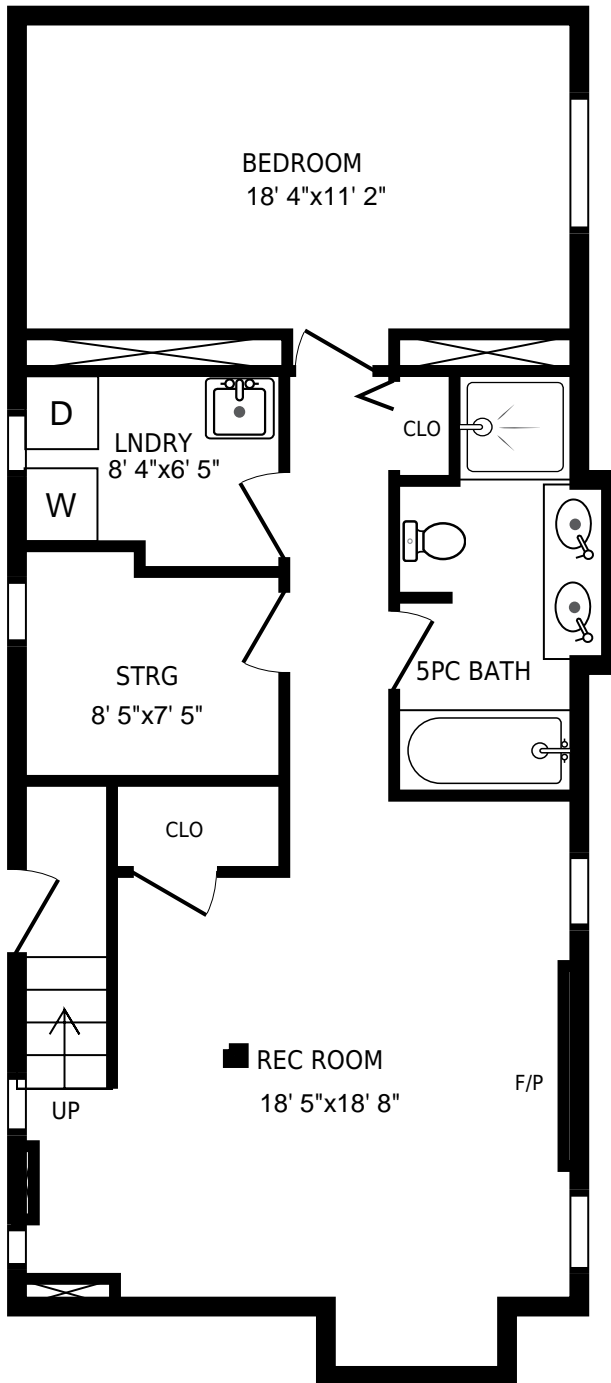

59 Mcrae Dr, Toronto, ON

Main floor

PREPARED FOR:  
Sheree Cerqua  
Sales Representative  
Royal LePage Signature Realty, Brokerage

PREPARED ON:  
Mar, 2016

All rooms dimensions and floor areas must be considered approximate and are subject to independent verification. For method of measurement please see <http://youriguide.com/measure/>.

<p>59 Mcrae Dr, Toronto, ON</p> <p>2nd floor</p>	<p>PREPARED FOR: Sheree Cerqua Sales Representative Royal LePage Signature Realty, Brokerage</p>
<p>All rooms dimensions and floor areas must be considered approximate and are subject to independent verification. For method of measurement please see <a href="http://youriguide.com/measure/">http://youriguide.com/measure/</a>.</p>	<p>PREPARED ON: Mar, 2016</p>